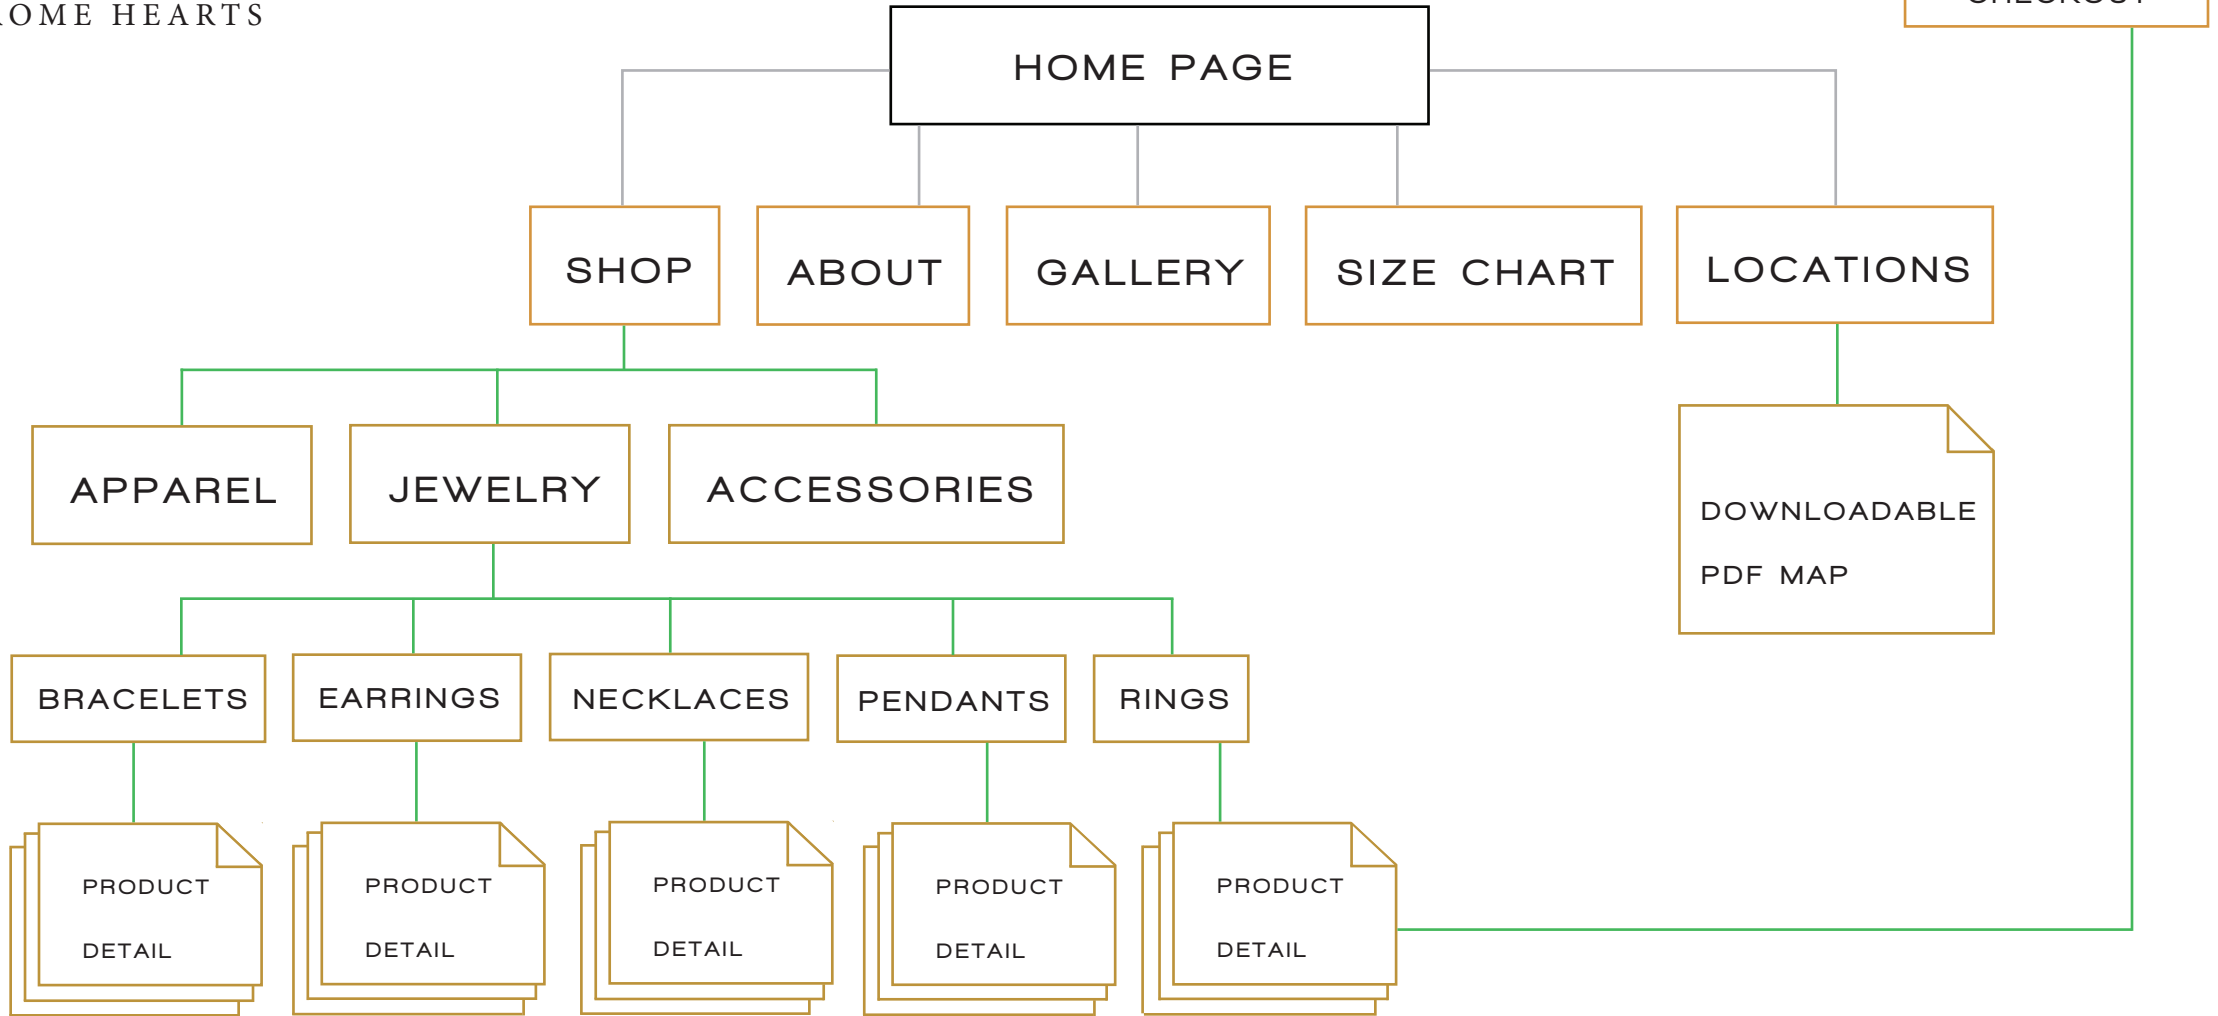

## Functional Specifications

- + Search Function
- + User Login/Sign Up
- + Account
- + Shopping Cart
- + Filtering and Sorting Options
- + Downloadable PDF's for map
- + Interactive Map
- + Social Media Links
- + Size-Conversion Charts
- + Customer Service Information Links (Returns/Exchange, Shipping)

# SITE MAP

*Universal Nav*